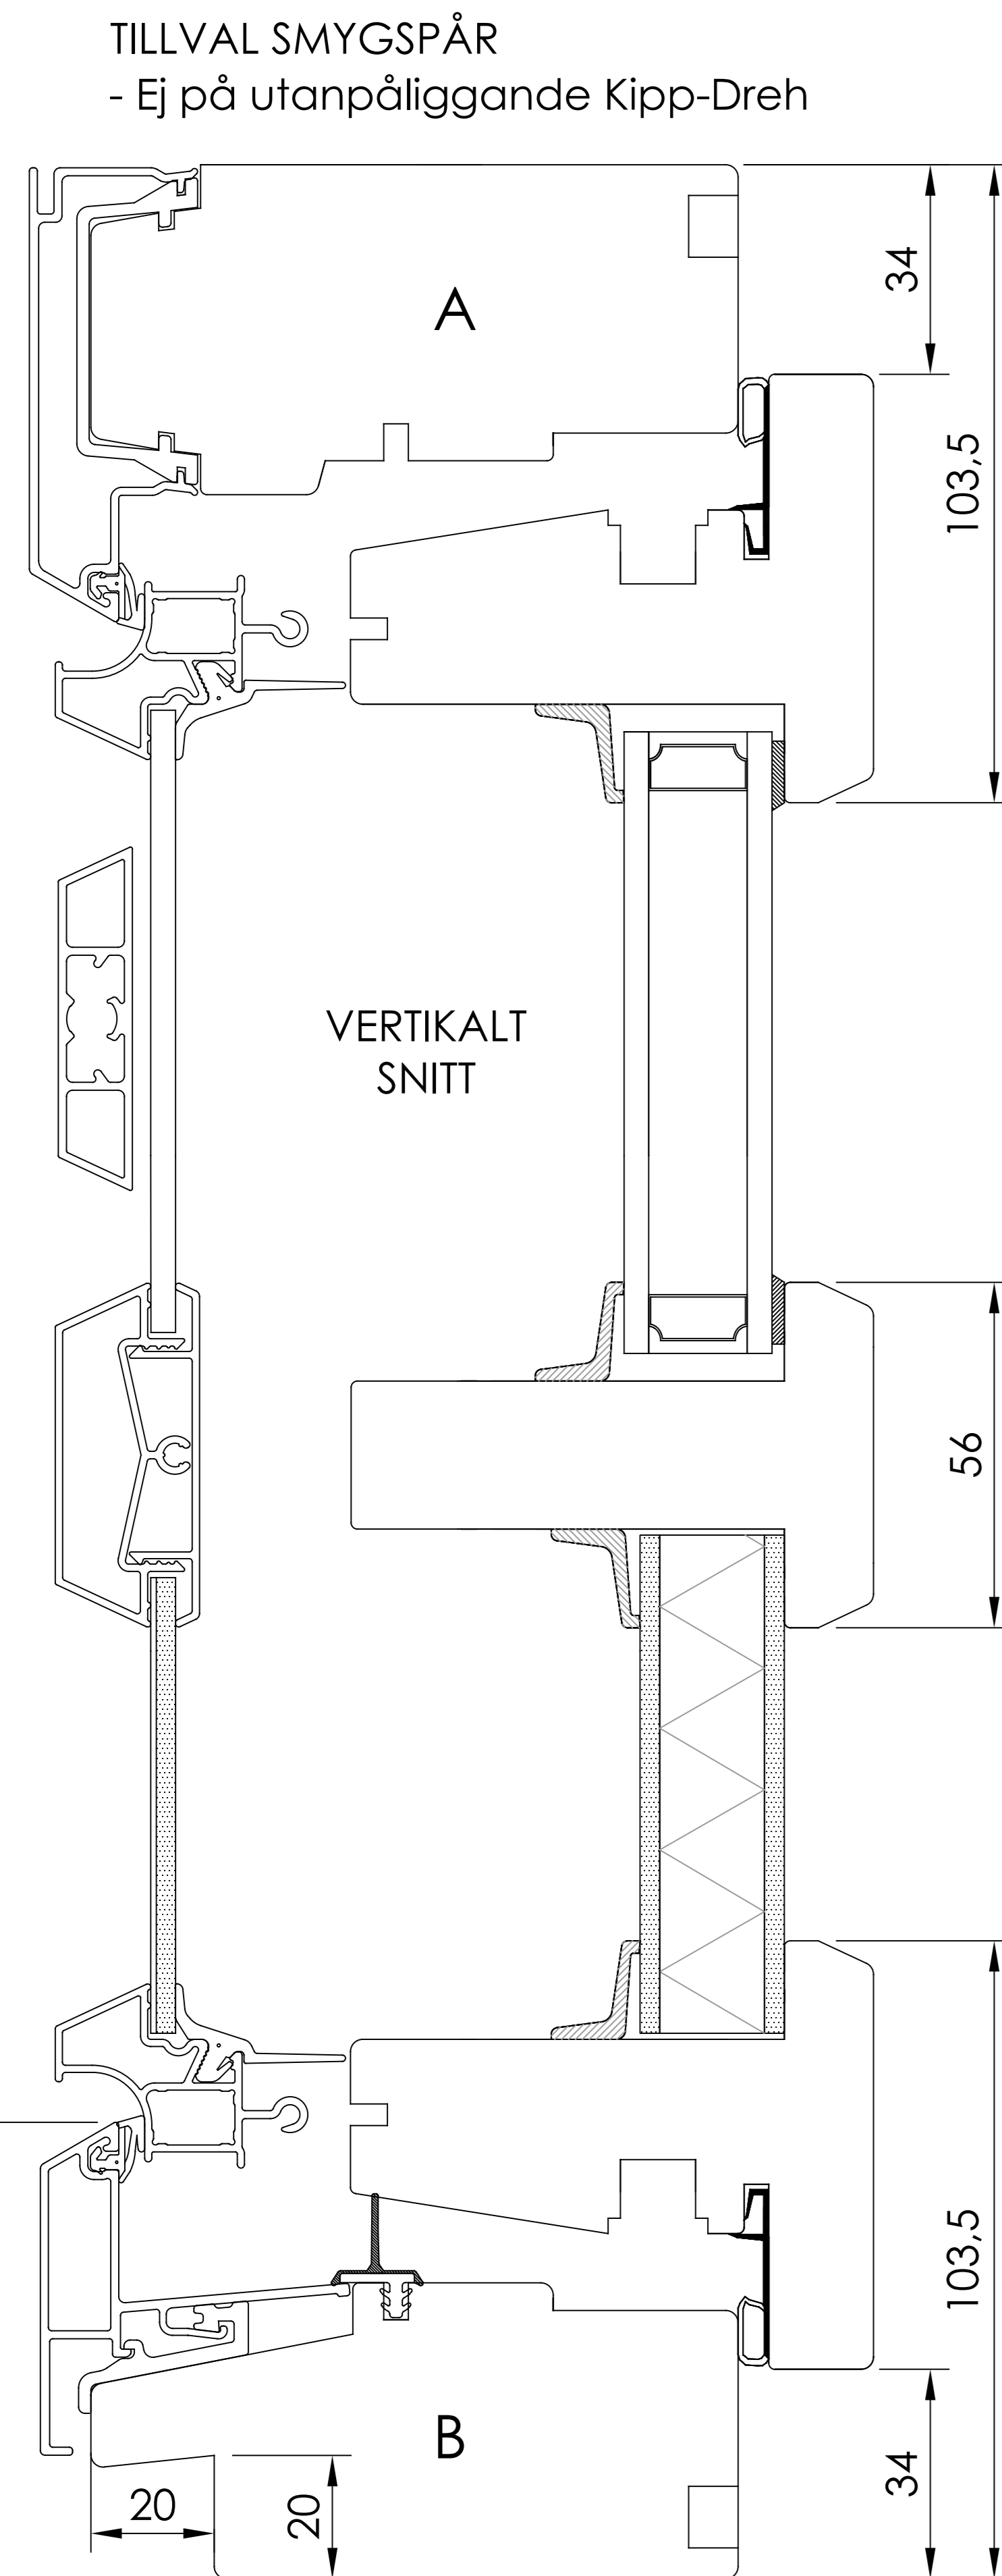

TILLVAL SMYGGSPÅR
- Ej på utanpåliggande Kipp-Dreh

TILLVAL SMYGGSPÅR
- Ej på utanpåliggande Kipp-Dreh

VERTIKALT SNITT

Standard tröskel