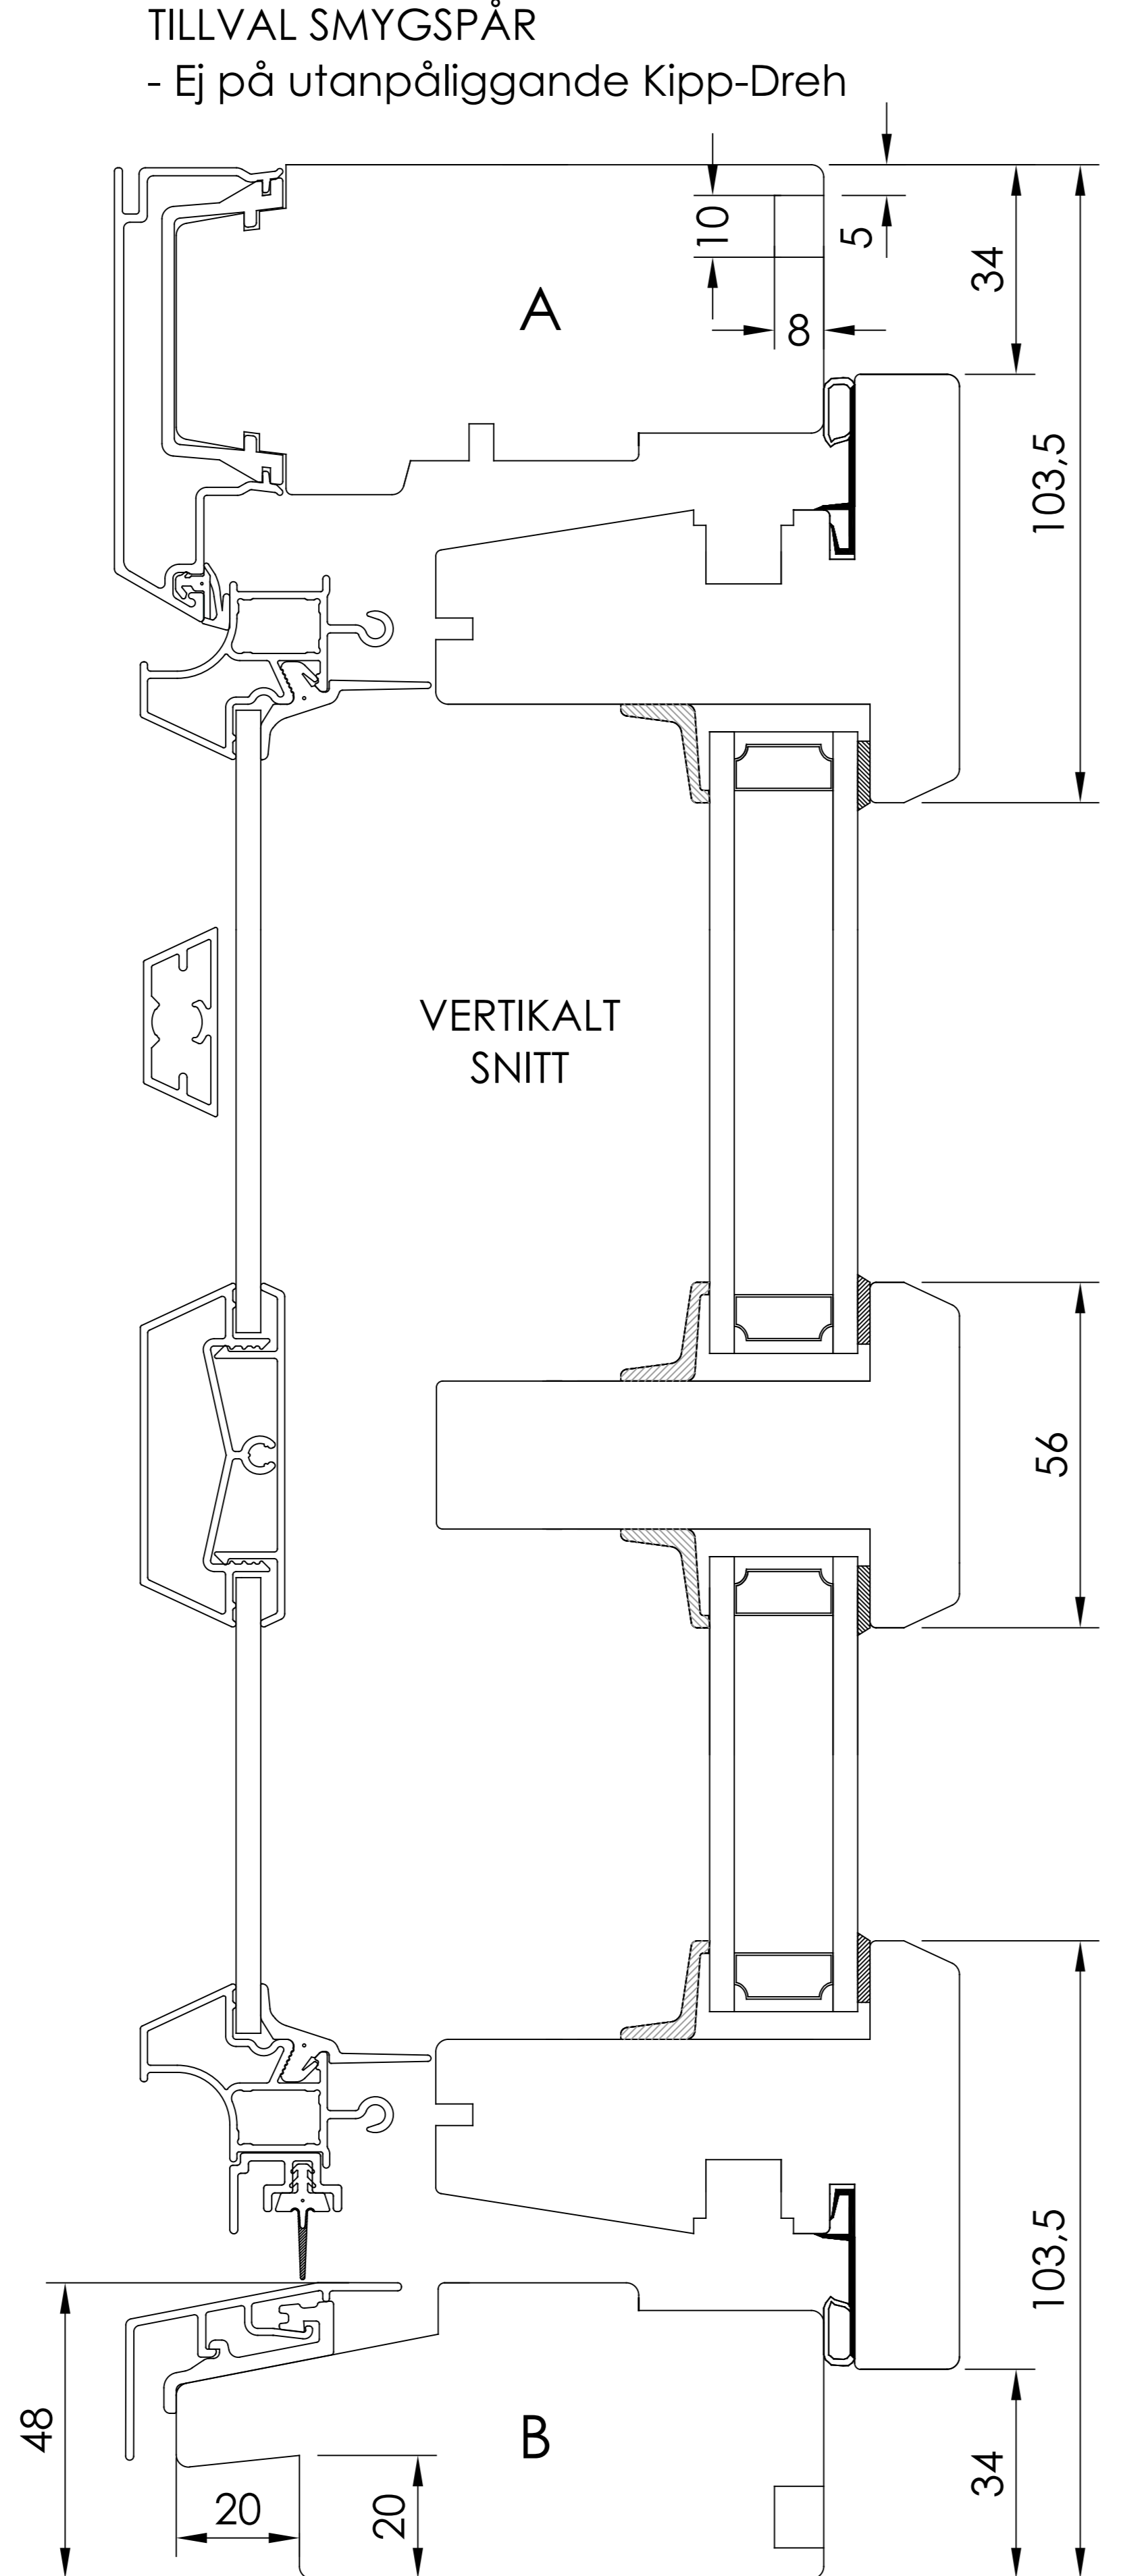

TILLVAL SMYGGSPÅR
- Ej på utanpåliggande Kipp-Dreh

VERTIKALT SNITT

Låg tröskel