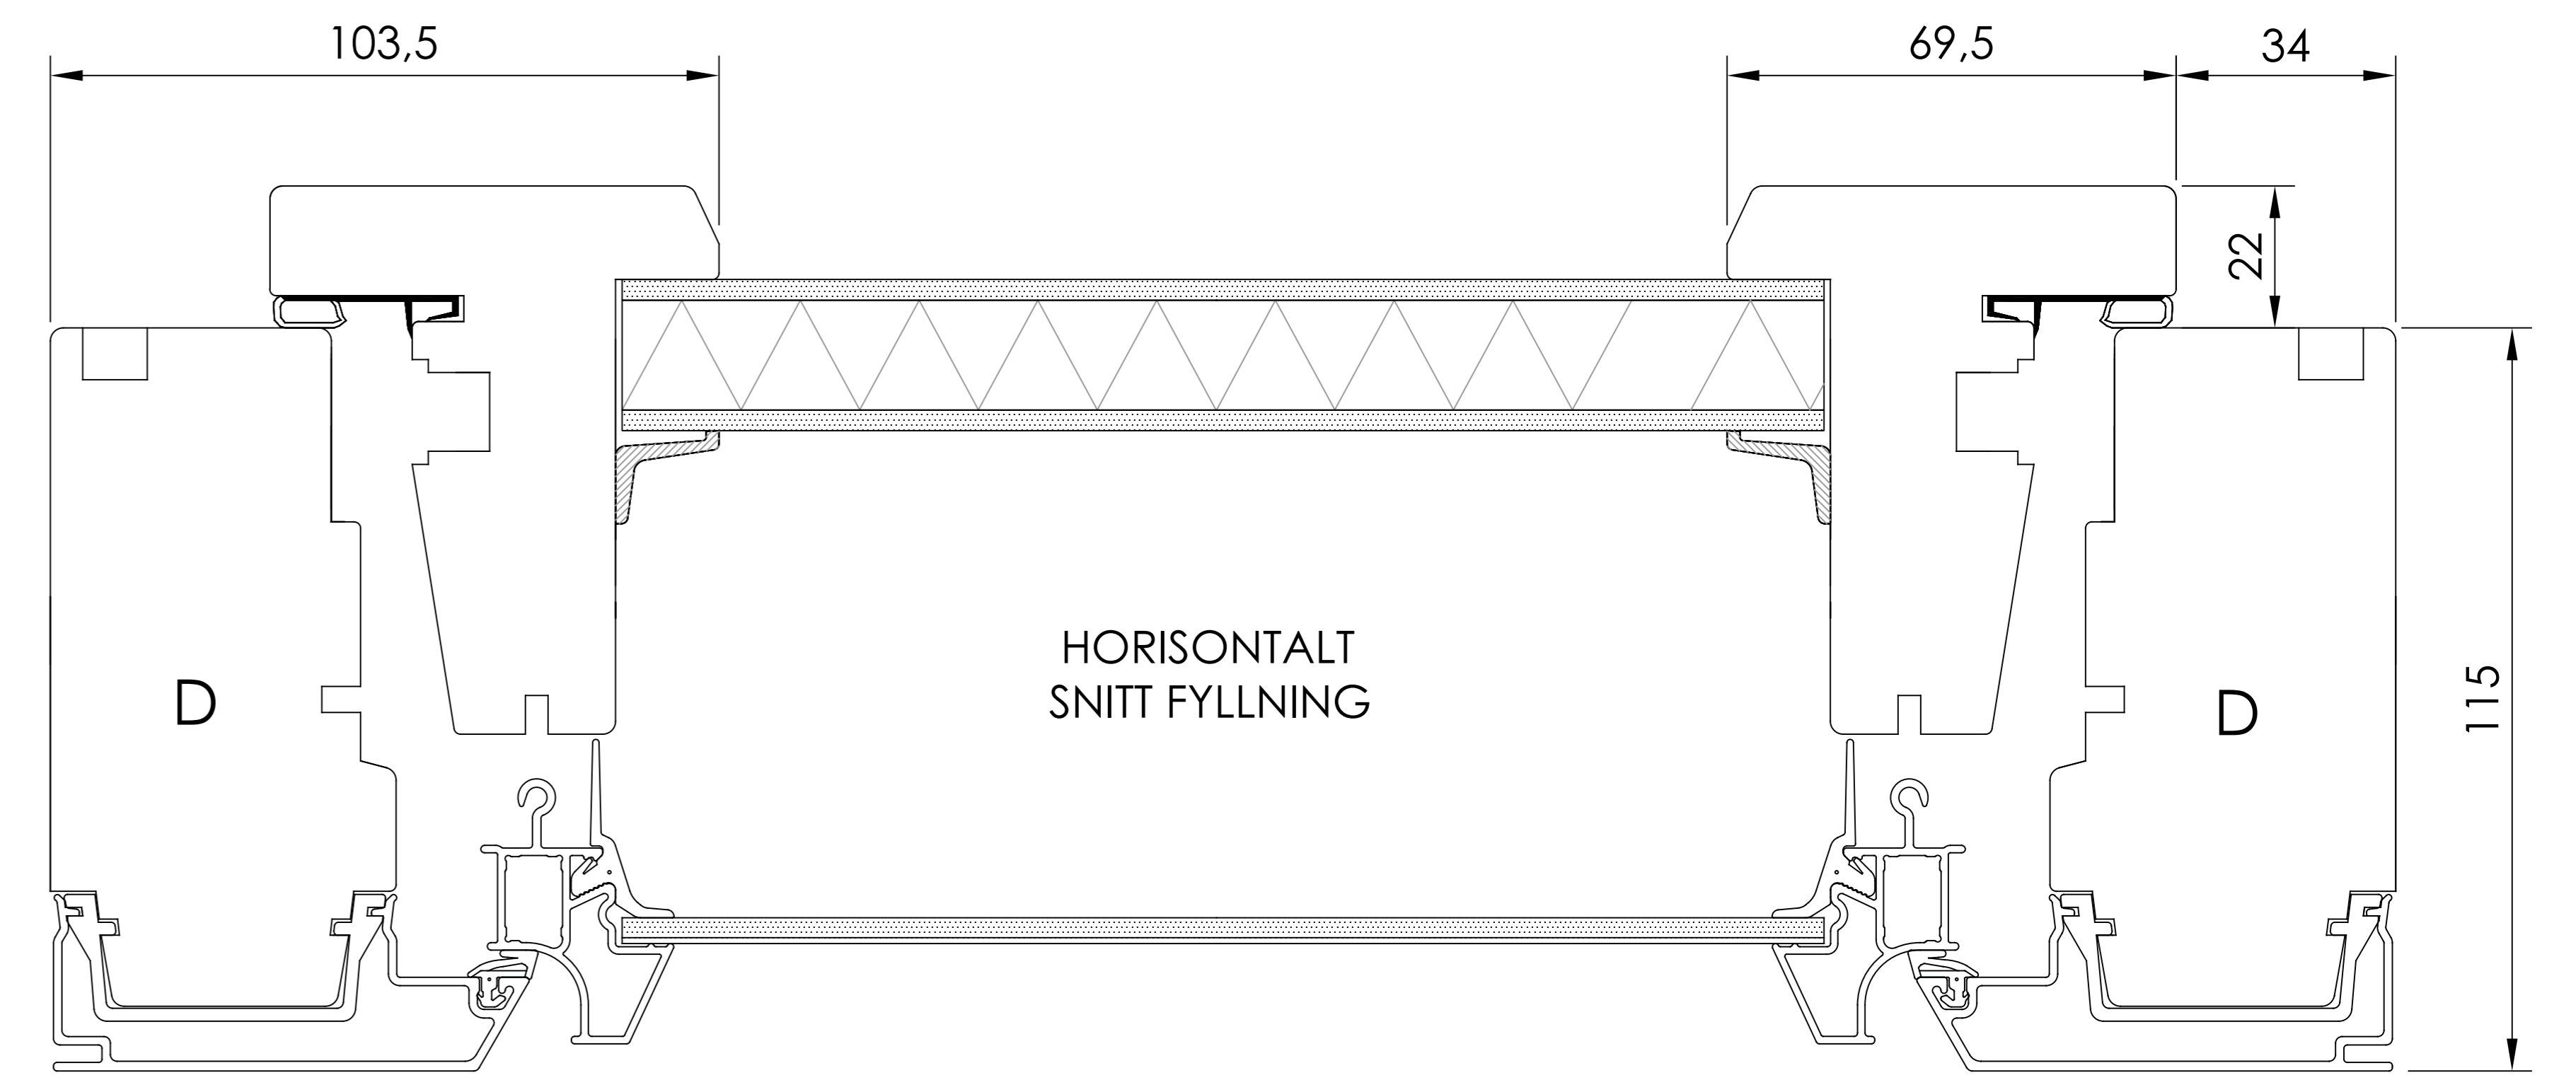

HORISONTALT SNITT Fyllning

1. BESLAGSVARIANTER
2. Utanpåliggande gångjärn
   - Utanpåliggande gångjärn Kipp-Dreh
   - Dolda gångjärn Kipp-Dreh

Item	No.	Description	Drawingnumber	Articlenumber
Revision notification		AM40-20240318TE-K164	TE	2024-03-18
Revision description		Smyggspår ändrat till 5x10x8		
Description		Fönsterdörr Inåtgående 2+1	TE	2020-08-03
Material		General tolerance acc. to ISO2768-1		Processing code
Included in product		Harmoni	Included in product family	
		Sidhängt, Kipp-Dreh		Article number

Draw view

Scale

1:2

Size

A3

Drawing number

40-37-W51

Revision no

C